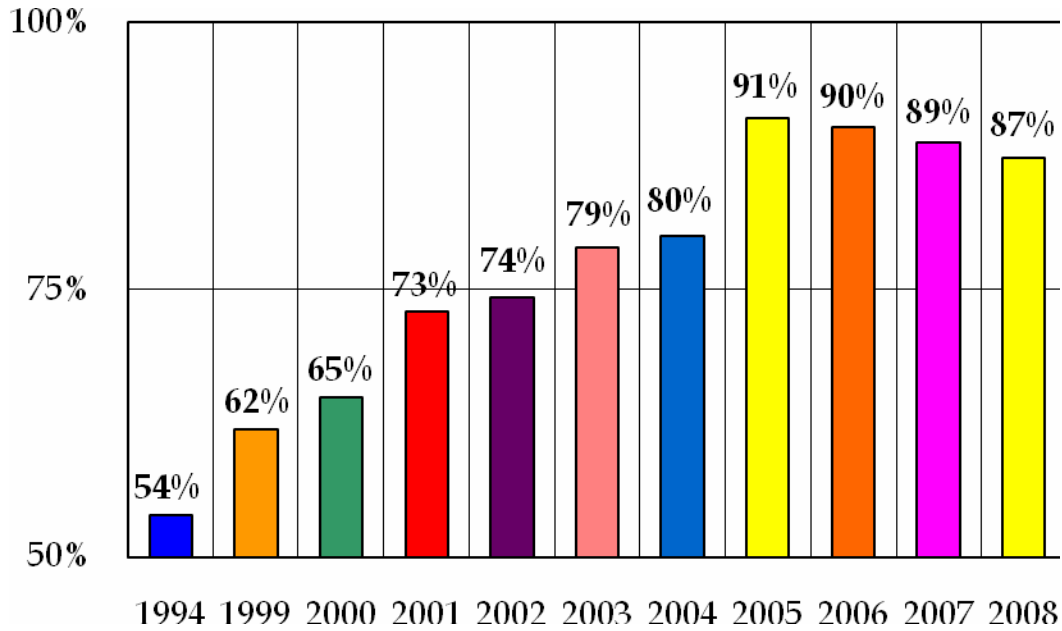

Prairie View A&M University

Trend in Fall Term Faculty Terminal Degree Attainment (Top Four Ranks)

The following chart shows the trend in full-time faculty terminal degree attainment between 1994 and 2008.

Note: Full-time faculty in top four ranks. Prepared by I/R "fac-chart-terminal deg 1994-2008.xls"
gp 1/26/09 4:55 p.m.